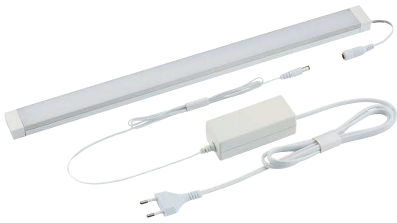

CONVENIO

One step further towards 'Invisible light'

CONVENIO range is available in basic kits with accessories available so you can create your own modular lighting system.

Kits

Linear (available in 400/600 options)