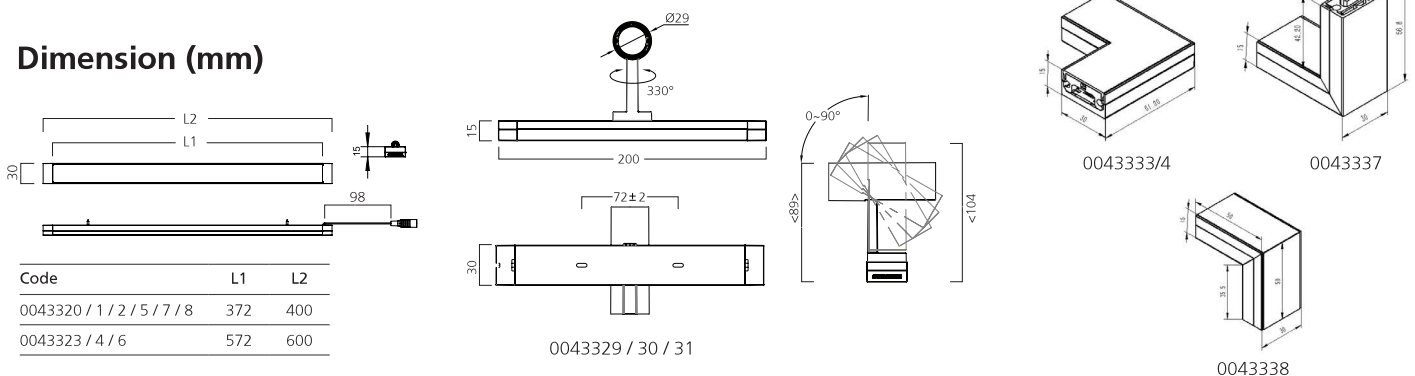

Linear Spot

Spot

Accessories

Singles lengths of linear (400/600mm)

Linear spot (400mm)

Spot (200mm)

Various corners - flat corner (lit or unlit)

Inside and outside corners (lit)

Dimension (mm)

www.havells-sylvania.com

T: F:
Email:

Although every effort has been made to ensure accuracy in the compilation of the technical detail within this publication, specifications and performance data are constantly changing. Current details should therefore be checked with Havells Sylvania Europe Limited