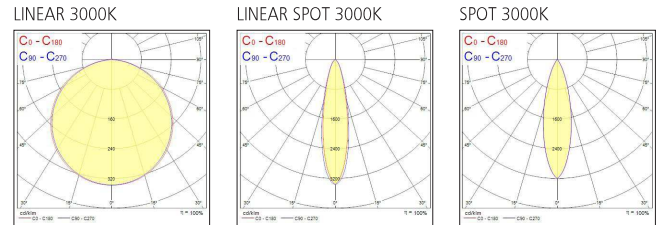

CONVENIO

One step further towards 'Invisible light'

FEATURES

- CONVENIO is a range of products that create a modular lighting system covering most of spot, linear and area lighting applications
- Unified electrical and mechanical interface allows the customer to create a variety of lighting schemes
- Contemporary and minimalist ultra slim design
- Seamless mounting brackets for easy installation
- CONVENIO Linear is a slim homogenous LED linear light used for undercabinet, wall and ceiling lighting applications
- CONVENIO Linear Spot light is used for wall washing or suspended table lamp applications
- CONVENIO Spot is a LED Spot light used for accent lighting with a high lumen output of 400lm
- Various accessories (flat corner, Inside corner, outside corner, dimmable sensor switch) available for personalisation
- Available in warm white and RGBW (coming soon)

Photometric data

Item Code	Description	EAN	Body Colour	IP Rating	Colour Temperature [K]	Voltage [V]	Power Consumption [W]	Luminous Flux [lm]	Beam Angle [°]	Life time [h]
CONVENIO										
0043322	CONVENIO LINEAR WH 12V 3000K L400 KIT EU	5410288433226	White/Silver	IP20	3000	220-240	10	600	114	25,000
0043320	CONVENIO LINEAR WH 12V 3000K L400 KIT UK	5410288433202	White/Silver	IP20	3000	220-240	10	600	114	25,000
0043323	CONVENIO LINEAR WH 12V 3000K L600 KIT EU	5410288433233	White/Silver	IP20	3000	220-240	15	900	114	25,000
0043324	CONVENIO LINEAR WH 12V 3000K L600 KIT UK	5410288433240	White/Silver	IP20	3000	220-240	15	900	114	25,000
0043327	CONVENIO LINEAR SPOT 12V WH 3000K L400 KIT EU	5410288433271	White/Silver	IP20	3000	220-240	8.5	600	25	25,000
0043321	CONVENIO LINEAR SPOT 12V WH 3000K L400 KIT UK	5410288433219	White/Silver	IP20	3000	220-240	8.5	600	25	25,000
0043329	CONVENIO SPOT 12V WH 3000K L200 KIT EU	5410288433295	White/Silver	IP20	3000	220-240	6.5	400	30	25,000
0043330	CONVENIO SPOT 12V WH 3000K L200 KIT UK	5410288433301	White/Silver	IP20	3000	220-240	6.5	400	30	25,000
Accessories										
0043325	CONVENIO LINEAR WH 12V 3000K L400	5410288433257	White/Silver	IP20	3000K	12	8	600	114	50,000
0043326	CONVENIO LINEAR WH12V 3000K L600	5410288433264	White/Silver	IP20	3000K	12	12	900	114	50,000
0043328	CONVENIO LINEAR SPOT 12V WH 3000K L400	5410288433288	White/Silver	IP20	3000K	12	7	600	25	50,000
0043331	CONVENIO SPOT 12V WH 3000K L200	5410288433318	White/Silver	IP20	3000K	12	5	400	30	35,000
0043333	CONVENIO FLAT CORNER WH 12V 3000K	5410288433332	White/Silver	IP20	3000K	12	2	120	114	50,000
0043334	CONVENIO FLAT CORNER WH 12V	5410288433349	White/Silver	IP20	-	12	-	-	-	-
0043337	CONVENIO INSIDE CORNER WH 12V 3000K	5410288433370	White/Silver	IP20	3000K	12	2	120	114	50,000
0043338	CONVENIO OUTSIDE CORNER WH 12V 3000K	5410288433387	White/Silver	IP20	3000K	12	2	120	114	50,000
0043335	CONVENIO CONNECTOR	5410288433356	White/Silver	IP20	-	12	-	-	-	-
0043332	CONVENIO TOUCH SENSOR SWITCH	5410288433325	White/Silver	IP20	-	12	-	-	-	-
0043339	LED Driver 12V 36W EU	5410288433394	White	IP20	-	12/220-240	-	-	-	25,000
0043336	LED Driver 12V 36W UK	5410288433363	White	IP20	-	12/220-240	-	-	-	25,000