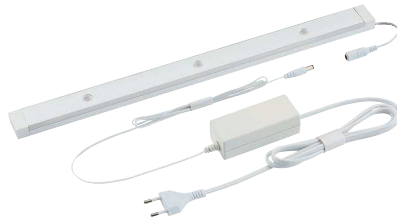

CONVENIO

One step further towards 'Invisible light'

The new **CONVENIO** family with its contemporary and minimalist design accentuates lighting effect almost perfectly.

The ultra slim design (15mm - including mounting bracket) allows the product to be surfaced mounted and have a minimal effect on its surrounding. However, it has a high lumen output that will illuminate any under cabinet, wall or ceiling to great effect.

- Comprehensive range of accessories - flat, inner and outer corners with touch sensor dimmer
- Unified electrical and mechanical connection within CONVENIO allows for easy upgrade to smart control, sensor technology and RGBW

CONVENIO

One step further towards 'Invisible light'

CONVENIO range is available in basic kits with accessories available so you can create your own modular lighting system.

Kits

Linear (available in 400/600 options)

Dimmable Touch Sensor

High Power LED Drivers for larger systems

Connector

CONVENIO

One step further towards 'Invisible light'

FEATURES

- CONVENIO is a range of products that create a modular lighting system covering most of spot, linear and area lighting applications
- Unified electrical and mechanical interface allows the customer to create a variety of lighting schemes
- Contemporary and minimalist ultra slim design
- Seamless mounting brackets for easy installation
- CONVENIO Linear is a slim homogenous LED linear light used for undercabinet, wall and ceiling lighting applications
- CONVENIO Linear Spot light is used for wall washing or suspended table lamp applications
- CONVENIO Spot is a LED Spot light used for accent lighting with a high lumen output of 400lm
- Various accessories (flat corner, Inside corner, outside corner, dimmable sensor switch) available for personalisation
- Available in warm white and RGBW (coming soon)