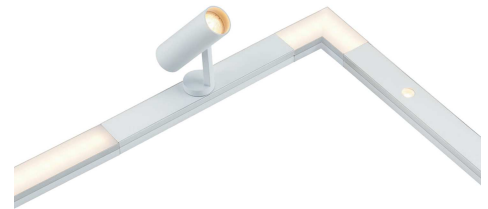

CONVENIO

One step further towards 'Invisible light'

The new **CONVENIO** family with its contemporary and minimalist design accentuates lighting effect almost perfectly.

The ultra slim design (15mm - including mounting bracket) allows the product to be surfaced mounted and have a minimal effect on its surrounding. However, it has a high lumen output that will illuminate any under cabinet, wall or ceiling to great effect.

Combining ease of install (simply screw bracket to wall and push fit light in

place) with a simple modular connection means the end user to create endless lighting possibilities. The comprehensive range of **CONVENIO** accessories available allows the lighting system to be expanded and to seamlessly go up, down or around corners.

CONVENIO is a range of products that create a linear modular lighting system with seamless linking between products such as linear light, linear spot light and spot light.

CONVENIO

One step further towards 'Invisible light'

- CONVENIO Linear Spot ideal for uplighting or wall washing

- CONVENIO Spot ideal for spot lighting

- Modular connections means it is simple to install and you can connect various lighting options together