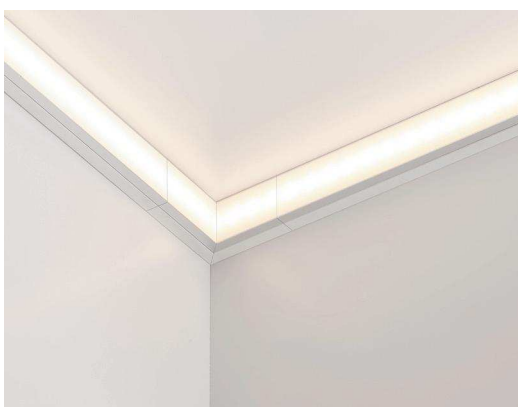

CONVENIO

One step further towards 'Invisible light'

The new **CONVENIO** family with its contemporary and minimalist design accentuates lighting effect almost perfectly.

The ultra slim design (15mm - including mounting bracket) allows the product to be surfaced mounted and have a minimal effect on its surrounding. However, it has a high lumen output that will illuminate any under cabinet, wall or ceiling to great effect.

Combining ease of install (simply screw bracket to wall and push fit light in

place) with a simple modular connection means the end user to create endless lighting possibilities. The comprehensive range of **CONVENIO** accessories available allows the lighting system to be expanded and to seamlessly go up, down or around corners.

- CONVENIO Linear Spot ideal for uplighting or wall washing

- CONVENIO Spot ideal for spot lighting

- Modular connections means it is simple to install and you can connect various lighting options together