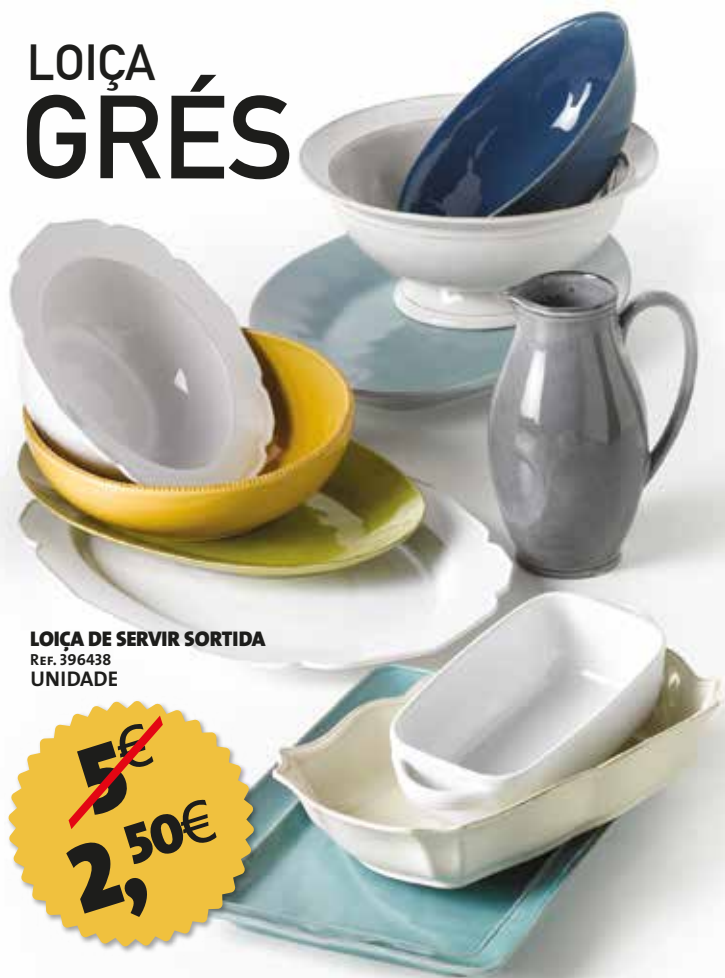

LOIÇA GRÉS

LOIÇA DE SERVIR SORTIDA
REF. 396438
UNIDADE

~~5€~~
2,50€