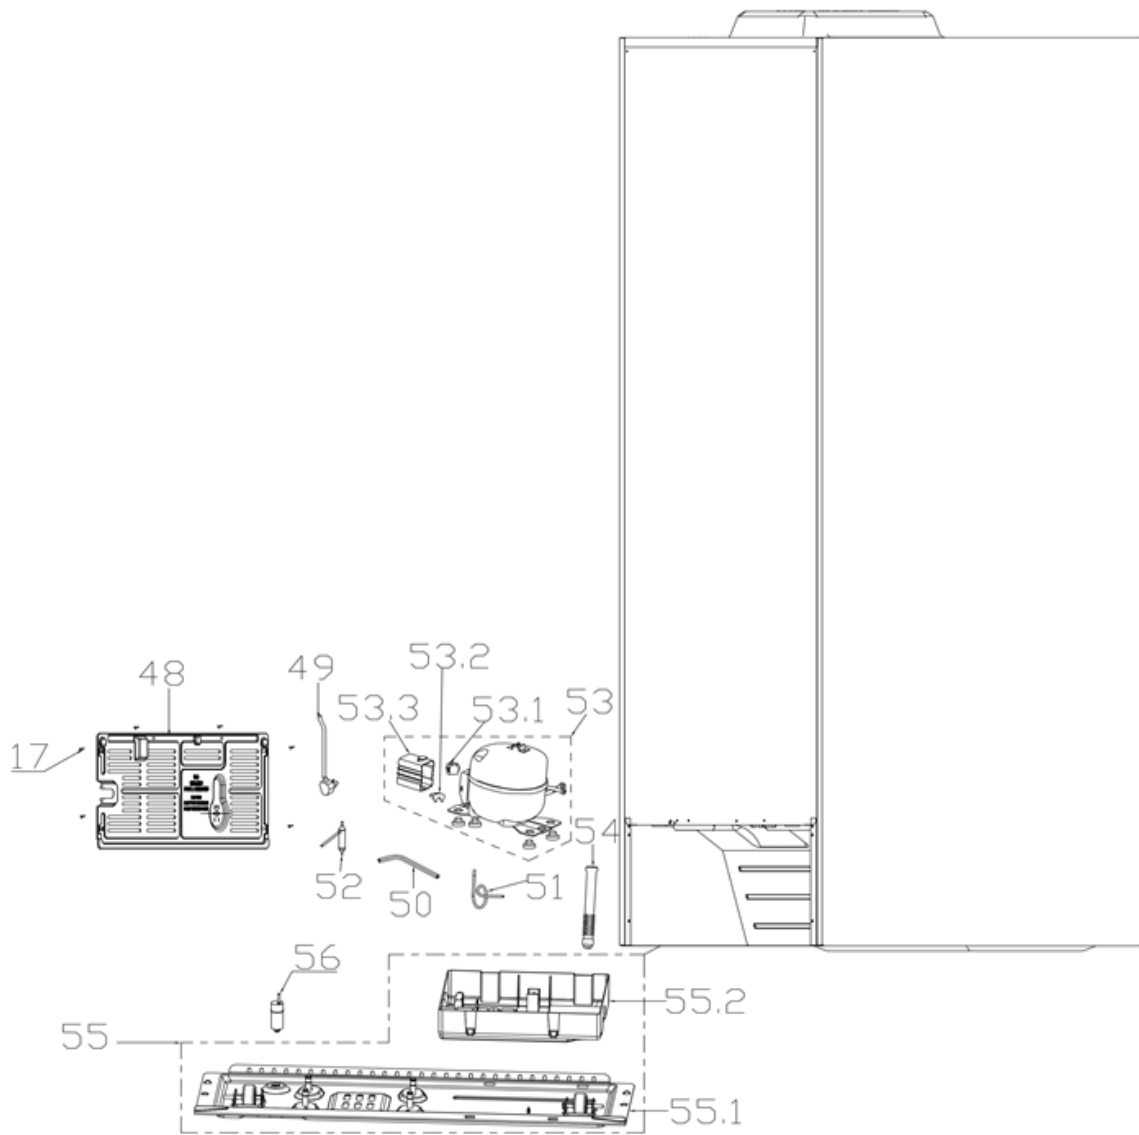

Service Manual

Models: FRN-M462BS

Features

- Energy efficiency
- Micro foam technology
- Low noise operation
- Thick insulation for energy efficiency
- Latest No. 2 micro-biological technology

EX_ID	Spare Parts Code	Part Name(EN)	Qty.
1	12831000019721	Refrigerator left door assembly	1
1.1	12131000018658	Door gasket assembly of refrigerator	1
1.2	12131000033041	end cap assembly of refrigerator	1
2	12831000019724	Refrigerator right door assembly	1
2.1	12131000018658	Door gasket assembly of refrigerator	1
2.2	12131000033042	end cap assembly of refrigerator	1
3	12231000011751	Flipping beam component	1
4	12131000A04602	Display control panel	1
5	17131000002281	Display control panel	1
6	12831000019722	Freezer upper door assembly	1
6.1	12131000010570	Door gasket assembly of freezer	1
6.2	12131000023082	Inner door gasket	1
7	12831000019723	Freezer bottom door assembly	1
7.1	12131000010636	Door gasket assembly of freezer	1
7.2	12131000023082	Inner door gasket	1
8	11303116000031	tapping screw	25
9	12231000015922	Slide rail assembly	2
10	17431000003783	Compensation heater\	1
12	12131000020881	Box cover	1
13	11303125000574	tapping screw	17
14	12131000018186	Main control board mounting box	1
15	17131000003981	Main control board	1
16	12131000016204	Hinge cover assembly	1
17	11303119000193	tapping screw	20
18	12131000016205	Hinge cover assembly	1
19	11201004000089	humidity sensor	1
20	17431000003121	Pillar switch	2
21	12231000007000	Upper hinge	1
22	11303305000004	tapping locking screw	6
23	11300914000023	screw assembly	5
24	12231000007064	Upper hinge	1
25	12131000A04961	Air duct components of refrigerator	1
27	11303119000201	tapping screw	3
30	11201007000795	temperature sensor	1
31	12231000007099	Middle hinge	1
32	12231000006996	Middle hinge	1
33	11303305000045	tapping locking screw	4
34	12131000013929	Air duct assembly of freezer	1
35	11002015001802	fan motor	1
37	17431000002863	LED lamp	1
38	12131000005500	Lamp cover	1
39	15831000000761	Component supplying fin evaporator	1
39.1	15831000000721	Oblique fin evaporator	1
39.2	17431000003784	Defrost heater	1
40	12231000006734	Drain tray	1
41	12131000000991	Levelling feet	2