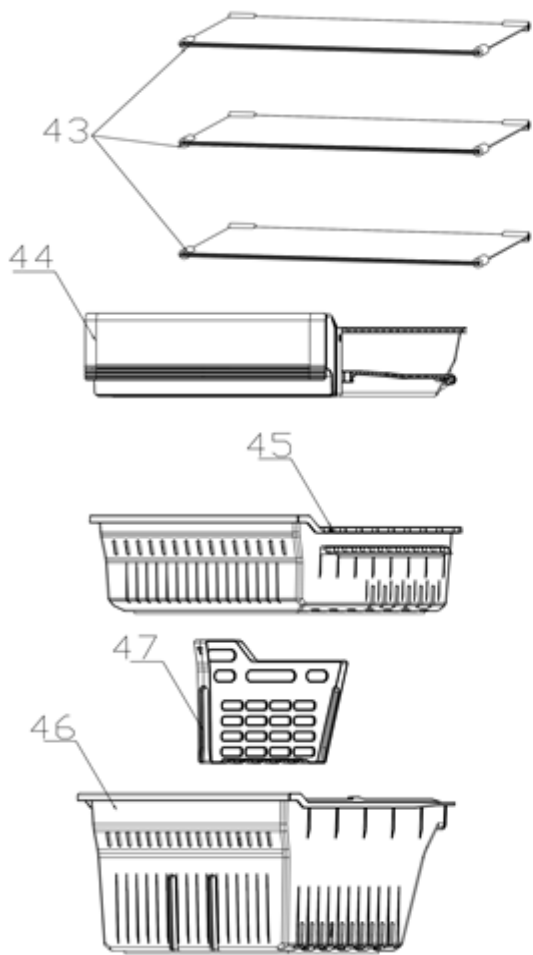

Service Manual

Models: FRN-M462BS

Features

- Energy efficiency
- Micro foam technology
- Low noise operation
- Thick insulation for energy efficiency
- Latest No. 2 micro-biological technology

EX_ID	Spare Parts Code	Part Name(EN)	Qty.
1	12831000019721	Refrigerator left door assembly	1
1.1	12131000018658	Door gasket assembly of refrigerator	1
1.2	12131000033041	end cap assembly of refrigerator	1
2	12831000019724	Refrigerator right door assembly	1
2.1	12131000018658	Door gasket assembly of refrigerator	1
2.2	12131000033042	end cap assembly of refrigerator	1
3	12231000011751	Flipping beam component	1
4	12131000A04602	Display control panel	1
5	17131000002281	Display control panel	1
6	12831000019722	Freezer upper door assembly	1
6.1	12131000010570	Door gasket assembly of freezer	1
6.2	12131000023082	Inner door gasket	1
7	12831000019723	Freezer bottom door assembly	1
7.1	12131000010636	Door gasket assembly of freezer	1
7.2	12131000023082	Inner door gasket	1
8	11303116000031	tapping screw	25
9	12231000015922	Slide rail assembly	2
10	17431000003783	Compensation heater\	1
12	12131000020881	Box cover	1
13	11303125000574	tapping screw	17
14	12131000018186	Main control board mounting box	1
15	17131000003981	Main control board	1
16	12131000016204	Hinge cover assembly	1
17	11303119000193	tapping screw	20
18	12131000016205	Hinge cover assembly	1
19	11201004000089	humidity sensor	1
20	17431000003121	Pillar switch	2
21	12231000007000	Upper hinge	1
22	11303305000004	tapping locking screw	6
23	11300914000023	screw assembly	5
24	12231000007064	Upper hinge	1
25	12131000A04961	Air duct components of refrigerator	1
27	11303119000201	tapping screw	3
30	11201007000795	temperature sensor	1
31	12231000007099	Middle hinge	1
32	12231000006996	Middle hinge	1
33	11303305000045	tapping locking screw	4
34	12131000013929	Air duct assembly of freezer	1
35	11002015001802	fan motor	1
37	17431000002863	LED lamp	1
38	12131000005500	Lamp cover	1
39	15831000000761	Component supplying fin evaporator	1
39.1	15831000000721	Oblique fin evaporator	1
39.2	17431000003784	Defrost heater	1
40	12231000006734	Drain tray	1
41	12131000000991	Levelling feet	2