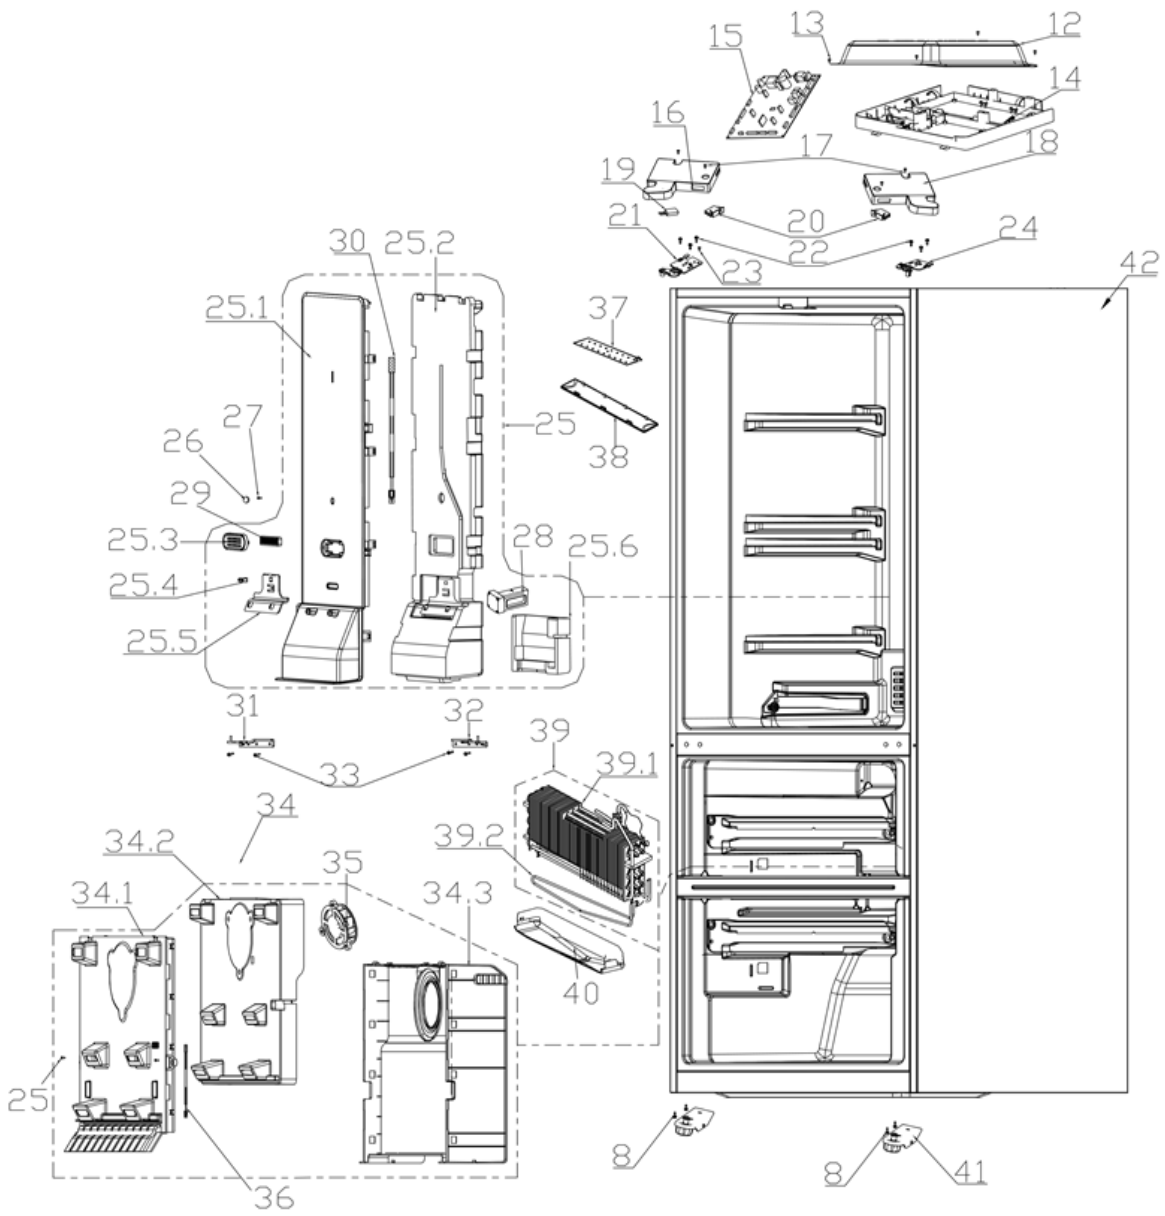

Service Manual

Models: FRN-M462BS

Features

- Energy efficiency
- Micro foam technology
- Low noise operation
- Thick insulation for energy efficiency
- Latest No. 2 micro-biological technology

EX_ID	Spare Parts Code	Part Name(EN)	Qty.
1	12831000019721	Refrigerator left door assembly	1
1.1	12131000018658	Door gasket assembly of refrigerator	1
1.2	12131000033041	end cap assembly of refrigerator	1
2	12831000019724	Refrigerator right door assembly	1
2.1	12131000018658	Door gasket assembly of refrigerator	1
2.2	12131000033042	end cap assembly of refrigerator	1
3	12231000011751	Flipping beam component	1
4	12131000A04602	Display control panel	1
5	17131000002281	Display control panel	1
6	12831000019722	Freezer upper door assembly	1
6.1	12131000010570	Door gasket assembly of freezer	1
6.2	12131000023082	Inner door gasket	1
7	12831000019723	Freezer bottom door assembly	1
7.1	12131000010636	Door gasket assembly of freezer	1
7.2	12131000023082	Inner door gasket	1
8	11303116000031	tapping screw	25
9	12231000015922	Slide rail assembly	2
10	17431000003783	Compensation heater\	1
12	12131000020881	Box cover	1
13	11303125000574	tapping screw	17
14	12131000018186	Main control board mounting box	1
15	17131000003981	Main control board	1
16	12131000016204	Hinge cover assembly	1
17	11303119000193	tapping screw	20
18	12131000016205	Hinge cover assembly	1
19	11201004000089	humidity sensor	1
20	17431000003121	Pillar switch	2
21	12231000007000	Upper hinge	1
22	11303305000004	tapping locking screw	6
23	11300914000023	screw assembly	5
24	12231000007064	Upper hinge	1
25	12131000A04961	Air duct components of refrigerator	1
27	11303119000201	tapping screw	3
30	11201007000795	temperature sensor	1
31	12231000007099	Middle hinge	1
32	12231000006996	Middle hinge	1
33	11303305000045	tapping locking screw	4
34	12131000013929	Air duct assembly of freezer	1
35	11002015001802	fan motor	1
37	17431000002863	LED lamp	1
38	12131000005500	Lamp cover	1
39	15831000000761	Component supplying fin evaporator	1
39.1	15831000000721	Oblique fin evaporator	1
39.2	17431000003784	Defrost heater	1
40	12231000006734	Drain tray	1
41	12131000000991	Levelling feet	2