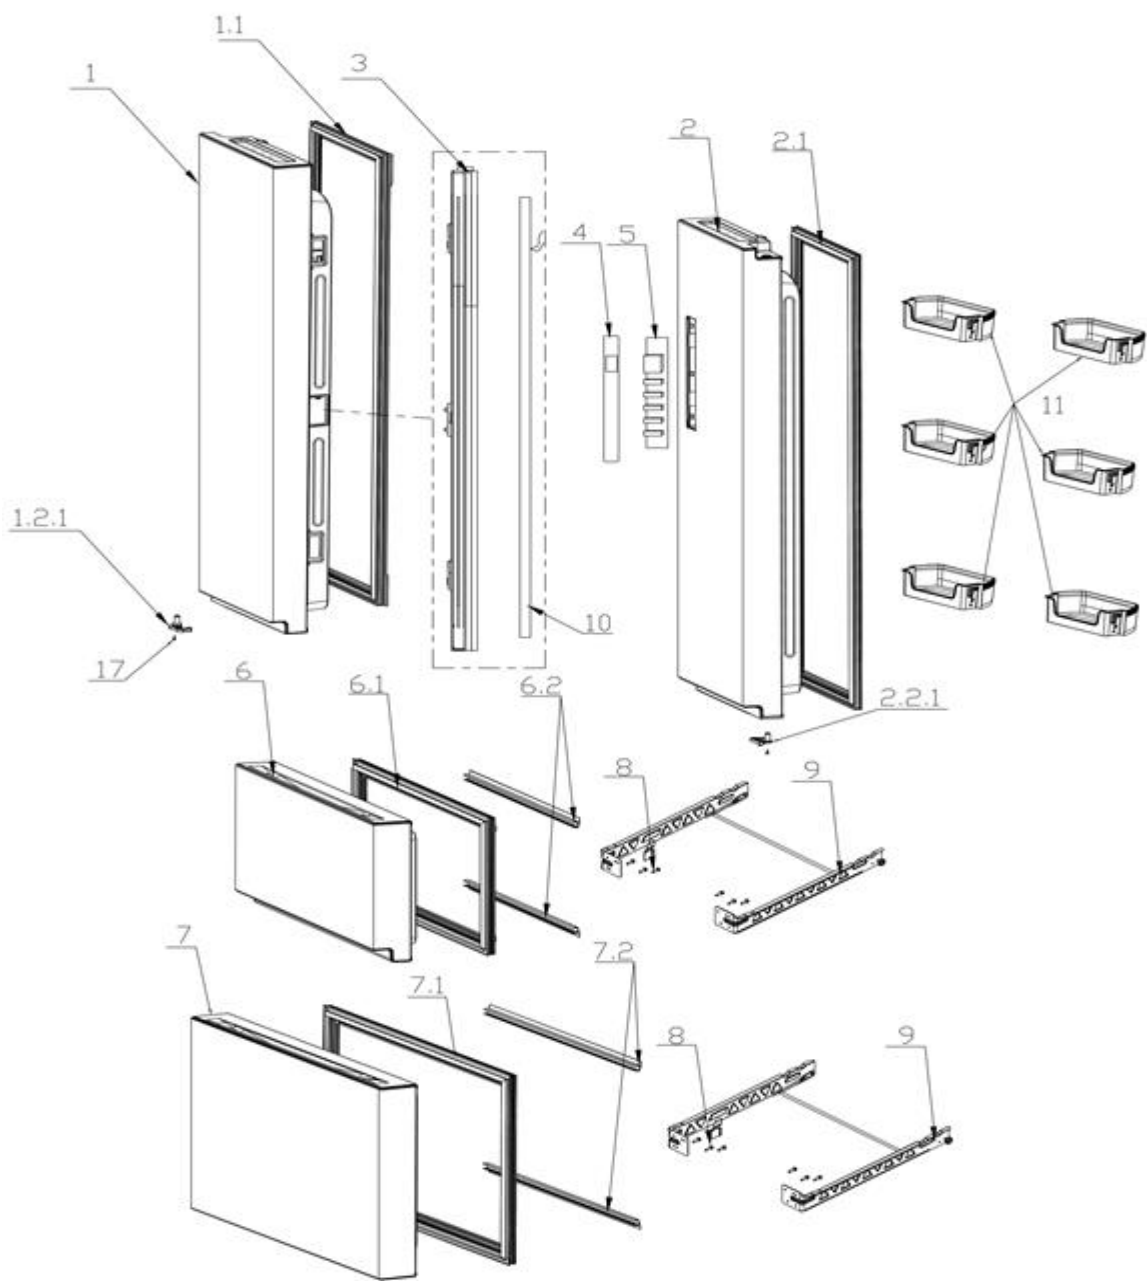

Service Manual

Models: FRN-M462BS

Features

- Energy efficiency
- Micro foam technology
- Low noise operation
- Thick insulation for energy efficiency
- Latest No. 2 micro-biological technology

EX_ID	Spare Parts Code	Part Name(EN)	Qty.
1	12831000019721	Refrigerator left door assembly	1
1.1	12131000018658	Door gasket assembly of refrigerator	1
1.2	12131000033041	end cap assembly of refrigerator	1
2	12831000019724	Refrigerator right door assembly	1
2.1	12131000018658	Door gasket assembly of refrigerator	1
2.2	12131000033042	end cap assembly of refrigerator	1
3	12231000011751	Flipping beam component	1
4	12131000A04602	Display control panel	1
5	17131000002281	Display control panel	1
6	12831000019722	Freezer upper door assembly	1
6.1	12131000010570	Door gasket assembly of freezer	1
6.2	12131000023082	Inner door gasket	1
7	12831000019723	Freezer bottom door assembly	1
7.1	12131000010636	Door gasket assembly of freezer	1
7.2	12131000023082	Inner door gasket	1
8	11303116000031	tapping screw	25
9	12231000015922	Slide rail assembly	2
10	17431000003783	Compensation heater\	1
12	12131000020881	Box cover	1
13	11303125000574	tapping screw	17
14	12131000018186	Main control board mounting box	1
15	17131000003981	Main control board	1
16	12131000016204	Hinge cover assembly	1
17	11303119000193	tapping screw	20
18	12131000016205	Hinge cover assembly	1
19	11201004000089	humidity sensor	1
20	17431000003121	Pillar switch	2
21	12231000007000	Upper hinge	1
22	11303305000004	tapping locking screw	6
23	11300914000023	screw assembly	5
24	12231000007064	Upper hinge	1
25	12131000A04961	Air duct components of refrigerator	1
27	11303119000201	tapping screw	3
30	11201007000795	temperature sensor	1
31	12231000007099	Middle hinge	1
32	12231000006996	Middle hinge	1
33	11303305000045	tapping locking screw	4
34	12131000013929	Air duct assembly of freezer	1
35	11002015001802	fan motor	1
37	17431000002863	LED lamp	1
38	12131000005500	Lamp cover	1
39	15831000000761	Component supplying fin evaporator	1
39.1	15831000000721	Oblique fin evaporator	1
39.2	17431000003784	Defrost heater	1
40	12231000006734	Drain tray	1
41	12131000000991	Levelling feet	2