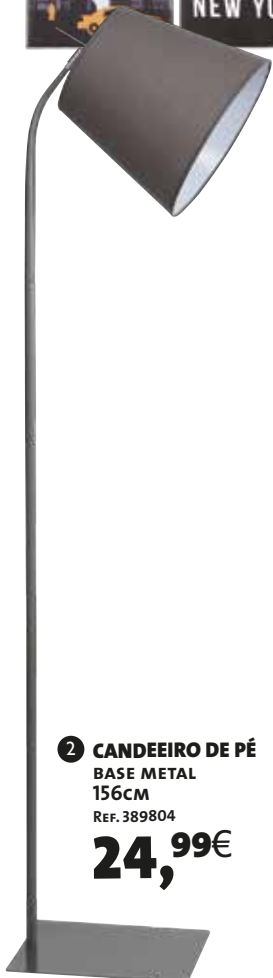

**ALMOFADA CITY** 6  
40x40CM  
REF. 385709  
UNIDADE

~~4,99€~~  
**4,99€**

**PUFE ACOLCHOADO DUPLO  
DOBRÁVEL C/ ARRUMAÇÃO**  
37x38x77CM  
REF. 396888/9

~~29,90€~~  
**29,90€**

**3 PUFE ACOLCHOADO  
DOBRÁVEL C/ ARRUMAÇÃO**  
37x38x37CM  
REF. 396884/5/6

~~14,99€~~  
**14,99€**

**4 TELA DECO CITY X4**  
VÁRIOS MOTIVOS  
16x16CM  
REF. 396600

~~7,99€~~  
**7,99€**

CONJUNTO DE 4

**1 SOFÁ-CAMA BRIKTA**  
PELE SINTÉTICA  
SOFÁ: 180x75x90CM  
CAMA: 180x35x110CM  
REF. 394634/5  
UNIDADE

~~199€~~  
**149€**

**2 CANDEIEIRO DE PÉ**  
BASE METAL  
156CM  
REF. 389804

~~24,99€~~  
**24,99€**

**5 RELÓGIO  
PORTA-FOTOS**  
METAL  
Ø40CM  
REF. 396624

~~9,99€~~  
**9,99€**