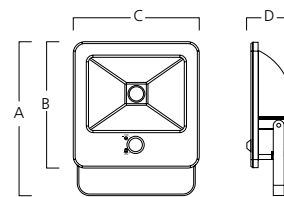

Includes 1m pre-wired cable

Slimline floodlight

*PIR Version Only

Item Code	Description	EAN	Body Colour	IP rating	Colour temperature (K)	Voltage (V)	Power consumption (W)	Luminous Flux (lm)	Lifetime (h)
0047830	START FLOOD LED 800LM 10W 3000K	5410288478302	Black	IP65	3000	220-240	10	800	30,000
0047831	START FLOOD LED 850LM 10W 4000K	5410288478319	Black	IP65	4000	220-240	10	850	30,000
0047832	START FLOOD LED 800LM 10W PIR 3000K	5410288478326	Black	IP44	3000	220-240	10	800	30,000
0047833	START FLOOD LED 850LM 10W PIR 4000K	5410288478333	Black	IP44	4000	220-240	10	850	30,000
0047822	START FLOOD LED 2100LM 26W 3000K	5410288478227	Black	IP65	3000	220-240	26	2100	30,000
0047823	START FLOOD LED 2300LM 26W 4000K	5410288478234	Black	IP65	4000	220-240	26	2300	30,000
0047824	START FLOOD LED 2100LM 26W PIR 3000K	5410288478241	Black	IP44	3000	220-240	26	2100	30,000
0047825	START FLOOD LED 2300LM 26W PIR 4000K	5410288478258	Black	IP44	4000	220-240	26	2300	30,000
0047826	START FLOOD LED 4400LM 50W 3000K	5410288478265	Black	IP65	3000	220-240	50	4400	30,000
0047827	START FLOOD LED 4700LM 50W 4000K	5410288478272	Black	IP65	4000	220-240	50	4700	30,000
0047828	START FLOOD LED 4400LM 50W PIR 3000K	5410288478289	Black	IP44	3000	220-240	50	4400	30,000
0047829	START FLOOD LED 4700LM 50W PIR 4000K	5410288478296	Black	IP44	4000	220-240	50	4700	30,000

Dimension (mm)

Floodlight IP65

	A	B	C	D
10W	149	113	122	49.3
26W	194.5	151.3	180	59.5
50W	268.3	220.7	220.7	70.8

Floodlight with Sensor (IP44)

	A	B	C	D
10W	171	131.3	150	61.1
26W	213	181.1	181.1	69
50W	268.3	220.6	220.6	82