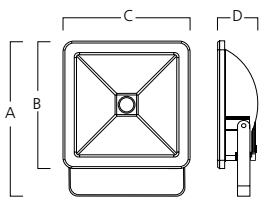

Includes 1m pre-wired cable

Slimline floodlight

*PIR Version Only

Item Code	Description	EAN	Body Colour	IP rating	Colour temperature (K)	Voltage (V)	Power consumption (W)	Luminous Flux (lm)	Lifetime (h)
0047830	START FLOOD LED 800LM 10W 3000K	5410288478302	Black	IP65	3000	220-240	10	800	30,000
0047831	START FLOOD LED 850LM 10W 4000K	5410288478319	Black	IP65	4000	220-240	10	850	30,000
0047832	START FLOOD LED 800LM 10W PIR 3000K	5410288478326	Black	IP44	3000	220-240	10	800	30,000
0047833	START FLOOD LED 850LM 10W PIR 4000K	5410288478333	Black	IP44	4000	220-240	10	850	30,000
0047822	START FLOOD LED 2100LM 26W 3000K	5410288478227	Black	IP65	3000	220-240	26	2100	30,000
0047823	START FLOOD LED 2300LM 26W 4000K	5410288478234	Black	IP65	4000	220-240	26	2300	30,000
0047824	START FLOOD LED 2100LM 26W PIR 3000K	5410288478241	Black	IP44	3000	220-240	26	2100	30,000
0047825	START FLOOD LED 2300LM 26W PIR 4000K	5410288478258	Black	IP44	4000	220-240	26	2300	30,000
0047826	START FLOOD LED 4400LM 50W 3000K	5410288478265	Black	IP65	3000	220-240	50	4400	30,000
0047827	START FLOOD LED 4700LM 50W 4000K	5410288478272	Black	IP65	4000	220-240	50	4700	30,000
0047828	START FLOOD LED 4400LM 50W PIR 3000K	5410288478289	Black	IP44	3000	220-240	50	4400	30,000
0047829	START FLOOD LED 4700LM 50W PIR 4000K	5410288478296	Black	IP44	4000	220-240	50	4700	30,000

Dimension (mm)

Floodlight IP65

	A	B	C	D
10W	149	113	122	49.3
26W	194.5	151.3	180	59.5
50W	268.3	220.7	220.7	70.8

Floodlight with Sensor (IP44)

	A	B	C	D
10W	171	131.3	150	61.1
26W	213	181.1	181.1	69
50W	268.3	220.6	220.6	82