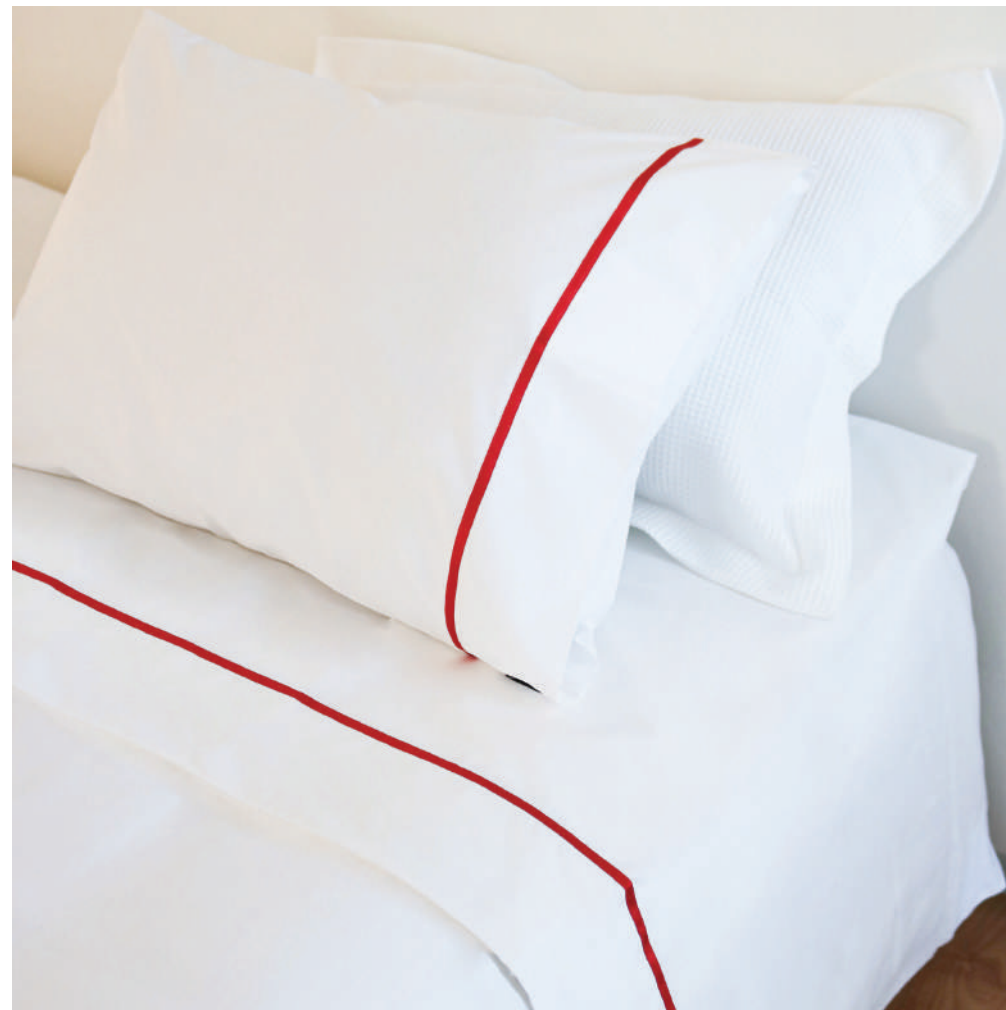

Cetim

DARK BLUE LIGHT BLUE RED HONEY GREY 27 GREY WHITE

SHEET SET CETIM	
306146*	160x270cm | 62,99x106,3 in
306150**	240x270cm | 94,49x106,3 in

*2PCS: 1 SHEET + 1 PILLOWCASE 50X70CM
**3PCS: 1 SHEET + 2 PILLOWCASE 50X70CM
100% COTTON - PERCALE 200 TC WITH 100% POLYESTER BORDER