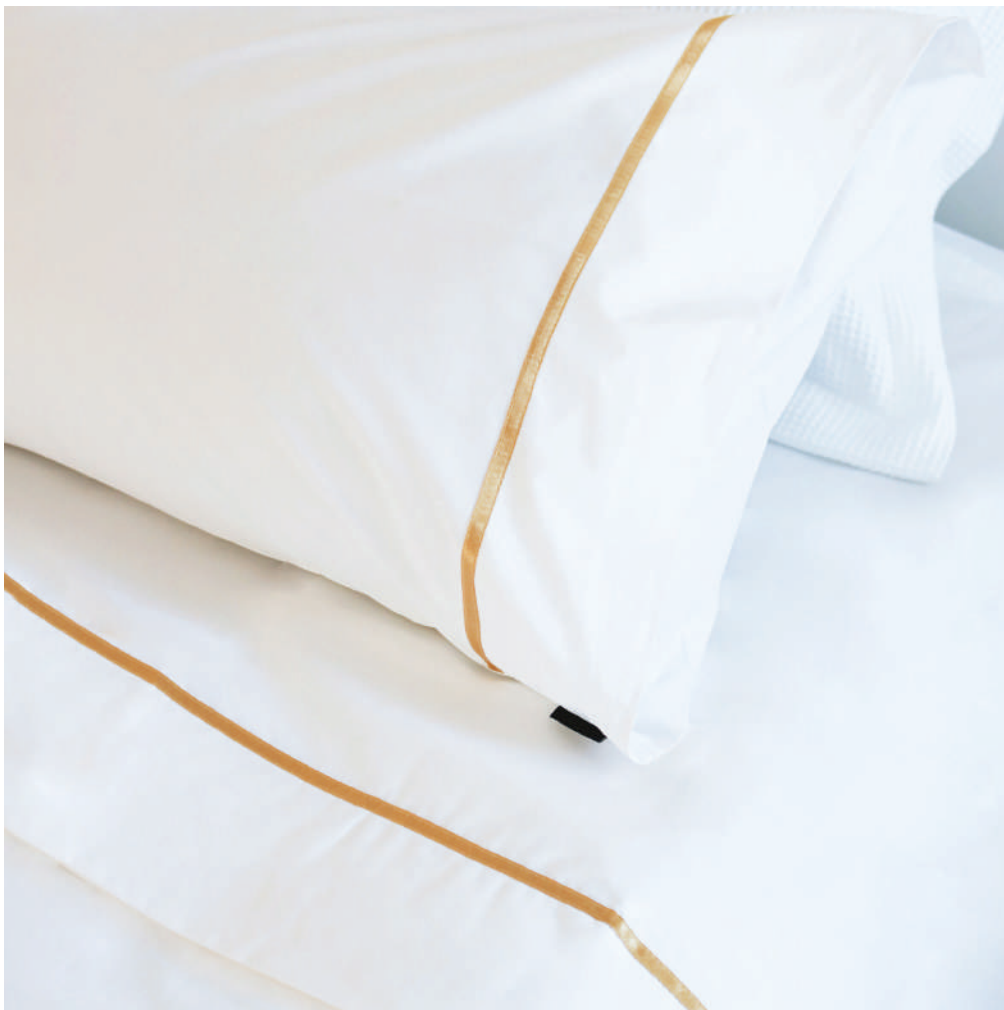

Cetim

DARK BLUE LIGHT BLUE RED HONEY GREY 27 GREY WHITE

SHEET SET CETIM	
306146*	160x270cm | 62,99x106,3 in
306150**	240x270cm | 94,49x106,3 in

*2PCS: 1 SHEET + 1 PILLOWCASE 50X70CM
**3PCS: 1 SHEET + 2 PILLOWCASE 50X70CM
100% COTTON - PERCALE 200 TC WITH 100% POLYESTER BORDER