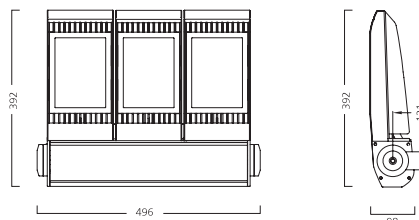

Sylveo LED - Extra large

4,000K neutral white