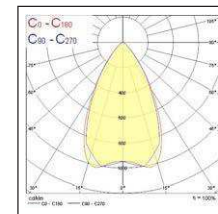

Legend: 4K = 4,000K Neutral White; WIDE = WIDE beam; ASYM; ASYMmetric beam; NAR = NARrow beam

Item code	Description	Body colour	Beam Angle (°)	Colour name	Colour temperature (K)	Voltage (V)	Total system power consumption (W)	Luminaire lumen output (lm)	Efficacy (lm/W)
3000K warm white									
Small									
0049103	SYLVEO LED 3000LM NAR 3K	RAL 9006	25	Warm White	3,000	100-277	32	3,228	101
0049104	SYLVEO LED 3000LM WIDE 3K	RAL 9006	52	Warm White	3,000	100-277	32	3,109	97
0049105	SYLVEO LED 3000LM ASYM 3K	RAL 9006	60 x 135	Warm White	3,000	100-277	35	3,061	87
Medium									
0049109	SYLVEO LED 8000LM NAR 3K	RAL 9006	25	Warm White	3,000	100-277	80	7,712	97
0049110	SYLVEO LED 8000LM WIDE 3K	RAL 9006	52	Warm White	3,000	100-277	77	7,325	95
0049111	SYLVEO LED 8000LM ASYM 3K	RAL 9006	60 x 135	Warm White	3,000	100-277	78	7,224	93
Large									
0049115	SYLVEO LED 12000LM NAR 3K	RAL 9006	25	Warm White	3,000	100-277	115	11,345	98
0049116	SYLVEO LED 12000LM WIDE 3K	RAL 9006	52	Warm White	3,000	100-277	117	11,249	97
0049117	SYLVEO LED 12000LM ASYM 3K	RAL 9006	60 x 135	Warm White	3,000	100-277	117	10,930	93
Extra large									
0049121	SYLVEO LED 20000LM NAR 3K	RAL 9006	25	Warm White	3,000	100-277	197	19,775	100
0049122	SYLVEO LED 20000LM WIDE 3K	RAL 9006	52	Warm White	3,000	100-277	197	19,525	99
0049123	SYLVEO LED 20000LM ASYM 3K	RAL 9006	60 x 135	Warm White	3,000	100-277	198	18,897	95
Extra Extra large									
0049127	SYLVEO LED 30000LM NAR 3K	RAL 9006	25	Warm White	3,000	100-277	331	31,360	95
0049128	SYLVEO LED 30000LM WIDE 3K	RAL 9006	52	Warm White	3,000	100-277	323	29,706	92
0049129	SYLVEO LED 30000LM ASYM 3K	RAL 9006	60 x 135	Warm White	3,000	100-277	324	28,537	88

Dimensions (mm)

Photometric Data

Sylveo LED - Small

Wide beam

4,000K neutral white

Asymmetric beam

4,000K neutral white

Sylveo LED - Medium