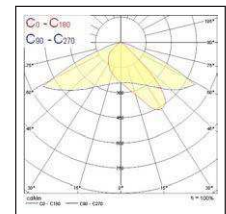

Dimensions (mm)

Photometric Data

Sylveo LED - Small

Wide beam

4,000K neutral white

Asymmetric beam

4,000K neutral white

Sylveo LED - Medium