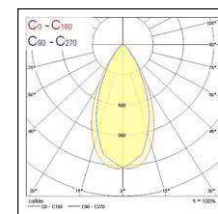

Legend: 4K = 4,000K Neutral White; WIDE = WIDE beam; ASYM; ASYMmetric beam; NAR = NARrow beam

Item code	Description	Body colour	Beam Angle (°)	Colour name	Colour temperature (K)	Voltage (V)	Total system power consumption (W)	Luminaire lumen output (lm)	Efficacy (lm/W)
3000K warm white									
Small									
0049103	SYLVEO LED 3000LM NAR 3K	RAL 9006	25	Warm White	3,000	100-277	32	3,228	101
0049104	SYLVEO LED 3000LM WIDE 3K	RAL 9006	52	Warm White	3,000	100-277	32	3,109	97
0049105	SYLVEO LED 3000LM ASYM 3K	RAL 9006	60 x 135	Warm White	3,000	100-277	35	3,061	87
Medium									
0049109	SYLVEO LED 8000LM NAR 3K	RAL 9006	25	Warm White	3,000	100-277	80	7,712	97
0049110	SYLVEO LED 8000LM WIDE 3K	RAL 9006	52	Warm White	3,000	100-277	77	7,325	95
0049111	SYLVEO LED 8000LM ASYM 3K	RAL 9006	60 x 135	Warm White	3,000	100-277	78	7,224	93
Large									
0049115	SYLVEO LED 12000LM NAR 3K	RAL 9006	25	Warm White	3,000	100-277	115	11,345	98
0049116	SYLVEO LED 12000LM WIDE 3K	RAL 9006	52	Warm White	3,000	100-277	117	11,249	97
0049117	SYLVEO LED 12000LM ASYM 3K	RAL 9006	60 x 135	Warm White	3,000	100-277	117	10,930	93
Extra large									
0049121	SYLVEO LED 20000LM NAR 3K	RAL 9006	25	Warm White	3,000	100-277	197	19,775	100
0049122	SYLVEO LED 20000LM WIDE 3K	RAL 9006	52	Warm White	3,000	100-277	197	19,525	99
0049123	SYLVEO LED 20000LM ASYM 3K	RAL 9006	60 x 135	Warm White	3,000	100-277	198	18,897	95
Extra Extra large									
0049127	SYLVEO LED 30000LM NAR 3K	RAL 9006	25	Warm White	3,000	100-277	331	31,360	95
0049128	SYLVEO LED 30000LM WIDE 3K	RAL 9006	52	Warm White	3,000	100-277	323	29,706	92
0049129	SYLVEO LED 30000LM ASYM 3K	RAL 9006	60 x 135	Warm White	3,000	100-277	324	28,537	88

Dimensions (mm)

Photometric Data

Sylveo LED - Small

Wide beam

4,000K neutral white

Asymmetric beam

4,000K neutral white

Sylveo LED - Medium