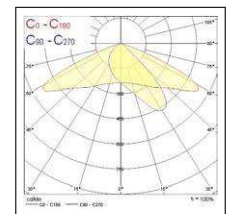

4,000K neutral white