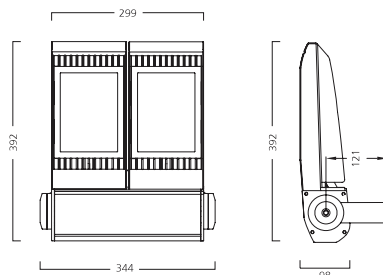

4,000K neutral white