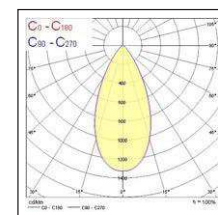

4,000K neutral white