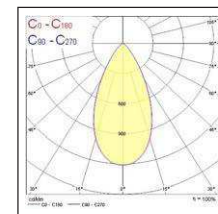

Dimensions (mm)

Photometric Data

Sylveo LED - Small

Wide beam

4,000K neutral white

Asymmetric beam

4,000K neutral white

Sylveo LED - Medium

4,000K neutral white

4,000K neutral white

Sylveo LED - Large

4,000K neutral white

4,000K neutral white

Sylveo LED - Extra large

4,000K neutral white

4,000K neutral white