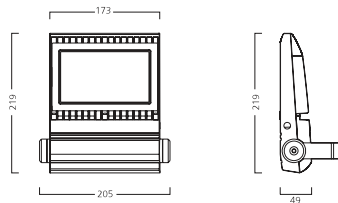

Legend: 4K = 4,000K Neutral White; WIDE = WIDE beam; ASYM; ASYMmetric beam; NAR = NARrow beam

Item code	Description	Body colour	Beam Angle (°)	Colour name	Colour temperature (K)	Voltage (V)	Total system power consumption (W)	Luminaire lumen output (lm)	Efficacy (lm/W)
3000K warm white									
Small									
0049103	SYLVEO LED 3000LM NAR 3K	RAL 9006	25	Warm White	3,000	100-277	32	3,228	101
0049104	SYLVEO LED 3000LM WIDE 3K	RAL 9006	52	Warm White	3,000	100-277	32	3,109	97
0049105	SYLVEO LED 3000LM ASYM 3K	RAL 9006	60 x 135	Warm White	3,000	100-277	35	3,061	87
Medium									
0049109	SYLVEO LED 8000LM NAR 3K	RAL 9006	25	Warm White	3,000	100-277	80	7,712	97
0049110	SYLVEO LED 8000LM WIDE 3K	RAL 9006	52	Warm White	3,000	100-277	77	7,325	95
0049111	SYLVEO LED 8000LM ASYM 3K	RAL 9006	60 x 135	Warm White	3,000	100-277	78	7,224	93
Large									
0049115	SYLVEO LED 12000LM NAR 3K	RAL 9006	25	Warm White	3,000	100-277	115	11,345	98
0049116	SYLVEO LED 12000LM WIDE 3K	RAL 9006	52	Warm White	3,000	100-277	117	11,249	97
0049117	SYLVEO LED 12000LM ASYM 3K	RAL 9006	60 x 135	Warm White	3,000	100-277	117	10,930	93
Extra large									
0049121	SYLVEO LED 20000LM NAR 3K	RAL 9006	25	Warm White	3,000	100-277	197	19,775	100
0049122	SYLVEO LED 20000LM WIDE 3K	RAL 9006	52	Warm White	3,000	100-277	197	19,525	99
0049123	SYLVEO LED 20000LM ASYM 3K	RAL 9006	60 x 135	Warm White	3,000	100-277	198	18,897	95
Extra Extra large									
0049127	SYLVEO LED 30000LM NAR 3K	RAL 9006	25	Warm White	3,000	100-277	331	31,360	95
0049128	SYLVEO LED 30000LM WIDE 3K	RAL 9006	52	Warm White	3,000	100-277	323	29,706	92
0049129	SYLVEO LED 30000LM ASYM 3K	RAL 9006	60 x 135	Warm White	3,000	100-277	324	28,537	88

Dimensions (mm)

Photometric Data

Sylveo LED - Small

Wide beam

4,000K neutral white

Asymmetric beam

4,000K neutral white

Sylveo LED - Medium