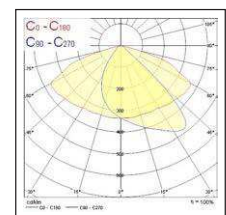

4,000K neutral white