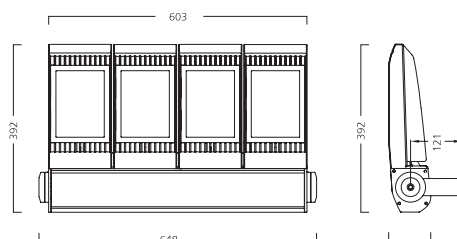

Sylveo LED - Extra extra large

4,000K neutral white