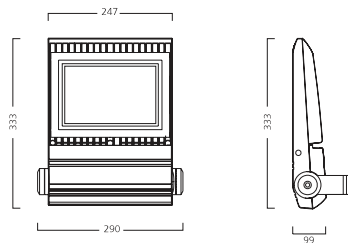

Dimensions (mm)

Photometric Data

Sylveo LED - Small

Wide beam

4,000K neutral white

Asymmetric beam

4,000K neutral white

Sylveo LED - Medium