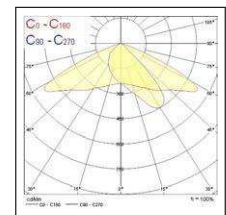

4,000K neutral white