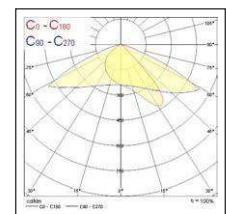

4,000K neutral white

4,000K neutral white