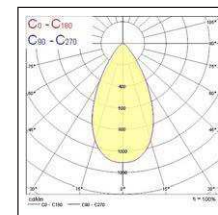

4,000K neutral white