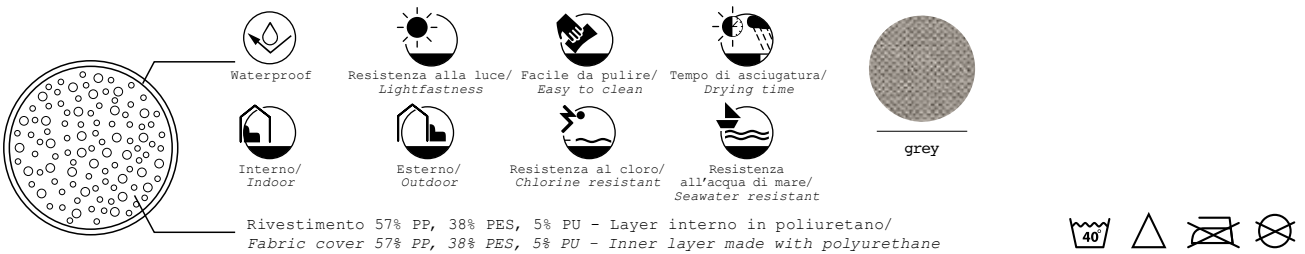

ATENE FAMILY - indoor/outdoor - CREVIN®