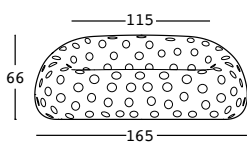

6283

Cm 165x88x66 h

Cm 92x68x169 h

Kg 30,2

€ 1.250,00

C2