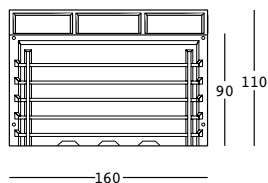

C2

PE - Polietilene/Polyethylene
colore base/basic colour

8287

98