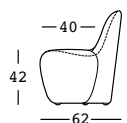

jetlag chair

STRUTTURA/STRUCTURE PE - Polietilene/Polyethylene **DIMENSIONS:** **PACKAGING:** **GROSS WEIGHT:**
colore base/basic colour

6293 Cm 70x62x72 h Cm 77x77x80 h Kg 16 € 375,00

PE - Polietilene/Polyethylene
colore base/basic colour