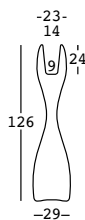

moai 126

STRUTTURA/STRUCTURE PE - Polietilene/Polyethylene **DIMENSIONS:** **PACKAGING:** **GROSS WEIGHT:**
colore base/basic colour