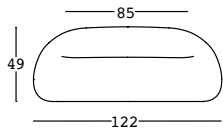

gumball sofa junior

STRUTTURA/STRUCTURE	PE - Polietilene/Polyethylene colore base/basic colour	DIMENSIONS:	PACKAGING:	GROSS WEIGHT:
	6302	Cm 122x65x49 h	Cm 67x60x128 h	Kg 16,5 € 400,00