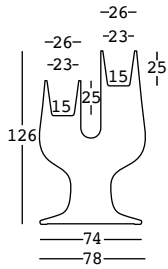

CAPACITY:
Lt 8-8

CUBALIBRE design Giulio Iacchetti

cubalibre

STRUTTURA/STRUCTURE	PE - Polietilene/Polyethylene colore base/basic colour	DIMENSIONS:	PACKAGING:	GROSS WEIGHT:
	6223	Cm 88x98 h	Cm 90x90x100 h	Kg 26,2 € 640,00