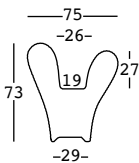

DETAILS LIGHT: Necessita di 1 Kit Luce/Needs 1 Light Kit

TAMBO design Luca Nichetto

tambo

STRUTTURA/STRUCTURE	PE - Polietilene/Polyethylene colore base/basic colour	DIMENSIONS:	PACKAGING:	GROSS WEIGHT:
	6222	Cm 75x73x73 h	Cm 77x77x80 h	Kg 10,3 € 410,00