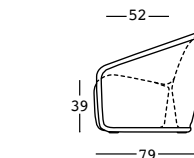

ACCESSORIES:

A4668 Kit fissaggio a terra Plust set 2 (necessita di 2 kit)/ Ground fixing kit Plust set 2 (needs 2 kit)

A4601 (per/for art.6423) Kit sabbia essicata/Dried sand kit

DETAILS LIGHT:

Necessita di 2 Kit Luce/Needs 2 Light Kit

TESTS

Declarations of conformity issued by **CATAS**

Conforms to the requirements of resistance, durability and safety, 1st level EN 16139:2013

Tests carried out as per:

EN 16139:2013 + AC:2013
EN 1728:2012 + AC:2013
EN 1022:2005

Conforms to the mechanical and structural safety requirements of ANSI BIFMA X5.4-2012

Tests carried out as per:

ANSI-BIFMA X5.4-2012/6
ANSI-BIFMA X5.4-2012/11
ANSI-BIFMA X5.4-2012/14
ANSI-BIFMA X5.4-2012/7
ANSI-BIFMA X5.4-2012/5
ANSI-BIFMA X5.4-2012/8
ANSI-BIFMA X5.4-2012/15
ANSI-BIFMA X5.4-2012/17
ANSI-BIFMA X5.4-2012/9
ANSI-BIFMA X5.4-2012/10
ANSI-BIFMA X5.4-2012/12
ANSI-BIFMA X5.4-2012/21