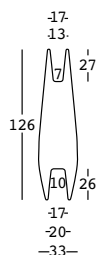

NICOLE design Ilaria Marelli

nicole 126

STRUTTURA/STRUCTURE PE - Polietilene/Polyethylene **DIMENSIONS:** **PACKAGING:** **GROSS WEIGHT:**
colore base/basic colour