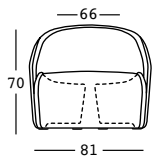

settembre armchair

STRUTTURA/STRUCTURE	PE - Polietilene/Polyethylene colore base/basic colour	DIMENSIONS:	PACKAGING:	GROSS WEIGHT:
	6424	Cm 81x78x70 h	Cm 80x80x75,5 h	Kg 22,7 € 490,00

PE - Polietilene/Polyethylene
colore base/basic colour

8424

€ 490,00