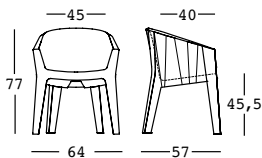

DIMENSIONS:

PACKAGING:

GROSS WEIGHT:

colore base/basic colour

6312

Cm 64x57x77 h

Cm 64x60x80 h

Kg 11

€ 310,00