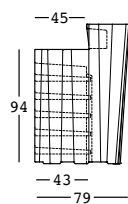

DETAILS LIGHT: Necessita di 1 Kit Luce/Needs 1 Light Kit

frozen desk

STRUTTURA/STRUCTURE	PE - Polietilene/Polyethylene colore base/basic colour	DIMENSIONS:	PACKAGING:	GROSS WEIGHT:
	6308	Cm 124x79x115 h	Cm 120x130x100 h	Kg 52,2 € 1.165,00