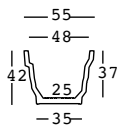

STRUTTURA/STRUCTURE	PE - Polietilene/Polyethylene colore base/basic colour	DIMENSIONS:	PACKAGING:	GROSS WEIGHT:
	6231	Cm 45x34 h	Cm 45x45x34 h	Kg 2,6 € 105,00

CAPACITY:

Lt 25

rebelot 55

STRUTTURA/STRUCTURE	PE - Polietilene/Polyethylene colore base/basic colour	DIMENSIONS:	PACKAGING:	GROSS WEIGHT:
	6232	Cm 55x42 h	Cm 55x55x42 h	Kg 3,7 € 160,00