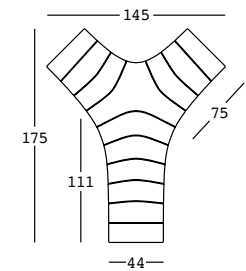

jetlag

STRUTTURA/STRUCTURE PE - Polietilene/Polyethylene **DIMENSIONS:** **PACKAGING:** **GROSS WEIGHT:**
colore base/basic colour

6291 Cm 175x145x42 h Cm 178x149x46 h Kg 41,6 € 750,00

PE - Polietilene/Polyethylene
colore base/basic colour

8291 Kg 41,5 € 750,00

DETAILS:
Completo di kit di fissaggio/With Fixing kit

ACCESSORIES:
A4449 Sistema di fissaggio a terra/Ground fixing kit
A4601 (per/for art.6291) Kit sabbia essicata/Dried sand kit

DETAILS LIGHT: Da 1 a 4 Kit Luce/1 to 4 Light Kit

TESTS

Declarations of conformity issued by **CATAS**
Conforms to the requirements of resistance, durability and safety, 1st level EN 16139:2013

Tests carried out as per:
EN 16139:2013 + AC:2013
EN 1728:2012 + AC:2013
EN 1022:2005

jetlag chair

STRUTTURA/STRUCTURE PE - Polietilene/Polyethylene **DIMENSIONS:** **PACKAGING:** **GROSS WEIGHT:**
colore base/basic colour

6293 Cm 70x62x72 h Cm 77x77x80 h Kg 16 € 375,00

PE - Polietilene/Polyethylene
colore base/basic colour

8293 € 375,00

DETAILS:
Completo di kit di fissaggio/With Fixing kit

ACCESSORIES:
A4449 Sistema di fissaggio a terra/Ground fixing kit
A4601 (per/for art.6293) Kit sabbia essicata/Dried sand kit

DETAILS LIGHT: Necessita di 1 Kit Luce/Needs 1 Light Kit

TESTS

Declaration of conformity issued by **CATAS**
Conforms to the mechanical and structural safety requirements of ANSI BIFMA X5.4-2012

Tests carried out as per:
ANSI-BIFMA X5.4-2012/14
ANSI-BIFMA X5.4-2012/15
ANSI-BIFMA X5.4-2012/17
ANSI-BIFMA X5.4-2012/21
ANSI-BIFMA X5.4-2012/7
ANSI-BIFMA X5.4-2012/5
ANSI-BIFMA X5.4-2012/8
ANSI-BIFMA X5.4-2012/6