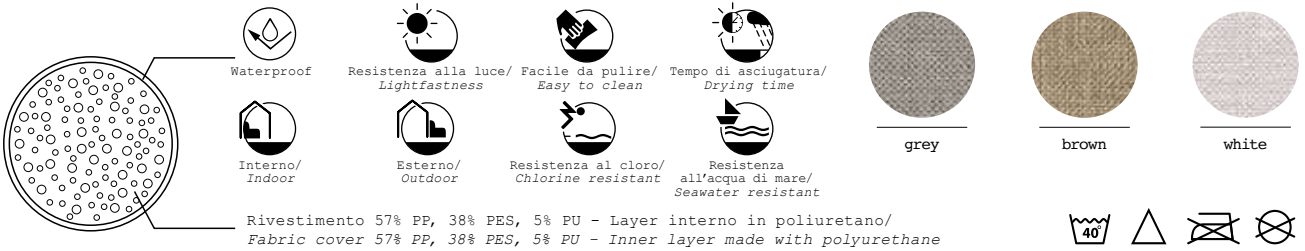

BOLD FAMILY - indoor/outdoor - CREVIN®