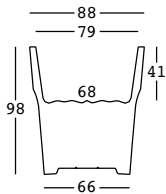

CAPACITY:
Lt 8-8

CUBALIBRE design Giulio Iacchetti

cubalibre

STRUTTURA/STRUCTURE	PE - Polietilene/Polyethylene colore base/basic colour	DIMENSIONS:	PACKAGING:	GROSS WEIGHT:
	6223	Cm 88x98 h	Cm 90x90x100 h	Kg 26,2 € 640,00