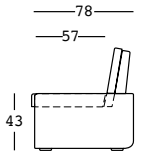

PE - Polietilene/Polyethylene

colore base/basic colour

98

Kg 26,2

€ 920,00

+ CUSCINO/CUSHION

tessuto/fabric