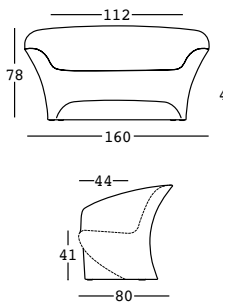

ohla armchair

STRUTTURA/STRUCTURE PE - Polietilene/Polyethylene **DIMENSIONS:** **PACKAGING:** **GROSS WEIGHT:**
colore base/basic colour

6238 Cm 94x78x78 h Cm 103x90x89 h Kg 21 € 505,00

PE - Polietilene/Polyethylene
colore base/basic colour

8238 € 505,00

ACCESSORIES:

A4668 Kit fissaggio a terra Plust set 2 (necessita di 2 kit)/Ground fixing kit Plust set 2 (needs 2 kit)

A4601 (per/for art. 6238) Kit sabbia essicata/Dried sand kit

DETAILS LIGHT: Necessita di 1 Kit Luce/Needs 1 Light Kit

ohla sofa

STRUTTURA/STRUCTURE PE - Polietilene/Polyethylene **DIMENSIONS:** **PACKAGING:** **GROSS WEIGHT:**
colore base/basic colour

6304 Cm 160x80x78 h Cm 92x80x169 h Kg 34,2 € 855,00

PE - Polietilene/Polyethylene
colore base/basic colour

8304 € 855,00

ACCESSORIES:

A4668 Kit fissaggio a terra Plust set 2 (necessita di 2 kit)/Ground fixing kit Plust set 2 (needs 2 kit)

A4601 (per/for art.6304) Kit sabbia essicata/Dried sand kit

DETAILS LIGHT: Necessita di 2 Kit Luce/Needs 2 Light Kit

TESTS

Declarations of conformity issued by **CATAS**

Conforms to the requirements of resistance, durability and safety, 1st level EN 16139:2013

Tests carried out as per:
EN 16139:2013 + AC:2013
EN 1728:2012 + AC:2013
EN 1022:2005

Conforms to the mechanical and structural safety requirements of ANSI BIFMA X5.4-2012

Tests carried out as per:

ANSI-BIFMA X5.4-2012/7
ANSI-BIFMA X5.4-2012/5
ANSI-BIFMA X5.4-2012/8
ANSI-BIFMA X5.4-2012/6
ANSI-BIFMA X5.4-2012/14
ANSI-BIFMA X5.4-2012/12
ANSI-BIFMA X5.4-2012/15
ANSI-BIFMA X5.4-2012/9
ANSI-BIFMA X5.4-2012/10
ANSI-BIFMA X5.4-2012/11
ANSI-BIFMA X5.4-2012/16
ANSI-BIFMA X5.4-2012/17
ANSI-BIFMA X5.4-2012/21