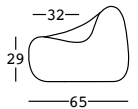

gumball sofa junior

STRUTTURA/STRUCTURE	PE - Polietilene/Polyethylene colore base/basic colour	DIMENSIONS:	PACKAGING:	GROSS WEIGHT:
	6302	Cm 122x65x49 h	Cm 67x60x128 h	Kg 16,5 € 400,00