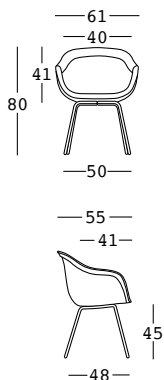

fade chair

STRUTTURA/STRUCTURE PE - Polietilene/Polyethylene **DIMENSIONS:** **PACKAGING:** **GROSS WEIGHT:**

colore base/basic colour
+ METALLO VERNICIATO
TONO SU TONO/TONE ON
TONE VARNISHED METAL
gambe/legs

6466 Cm 61x55x80 h Cm 72x72x63 h Kg 8,8 € 240,00

scocca/ body					
	S4	T9	U0	U4	U1
	+	+	+	+	+
gambe/ legs					
	nero/ black	argilla/ clay	lava/ lava	pietra/ stone	white light/ white light

+ METALLO VERNICIATO
NERO/BLACK VARNISHED
METAL
gambe/legs

6468 € 240,00

scocca/ body				
	T9	U0	U4	U1
	+	+	+	+
gambe/ legs				
	nero/ black	nero/ black	nero/ black	nero/ black

DETAILS:
Completo di kit viti
di fissaggio/With
fixing screws kit

2 pcs. per imballo/
2 pcs. for pack

TESTS

Declaration of conformity issued by **CATAS**
Conforms to the requirements of resistance,
durability and safety, 1st level EN 16139:2013

Tests carried out as per:
EN 16139:2013+AC:2013
EN 1728:2012+AC:2013
EN 1022:2005
EN 1022:2018