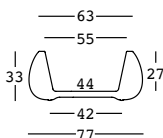

T BALL POT design Alberto Brogliato

t ball pot

STRUTTURA/STRUCTURE	PE - Polietilene/Polyethylene colore base/basic colour	DIMENSIONS:	PACKAGING:	GROSS WEIGHT:
	6248	Cm 77x33 h	Cm 87x34x87h	Kg 9,2 € 270,00