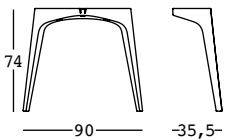

set planet table legs

STRUTTURA/STRUCTURE PE - Polietilene/Polyethylene **DIMENSIONS:** **PACKAGING:** **GROSS WEIGHT:**
colore base/basic colour

Cm 90x35x74 h

Cm 87x37x87 h

Kg 11,4

€ 315,00

DETAILS:

Completo di kit viti di fissaggio/With fixing screws kit

PIANO/TOP **HPL** **DIMENSIONS:** **PACKAGING:** **GROSS WEIGHT:**
colore base/basic colour