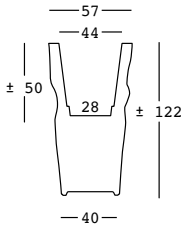

SAVING/SPACE/VASE design JoeVelluto (JVLT)

prezzo/price
senza iva/no tax

saving/space/vase

STRUTTURA/STRUCTURE	PE - Polietilene/Polyethylene colore base/basic colour	DIMENSIONS:	PACKAGING:	GROSS WEIGHT:
	6247	Cm 57x±122 h	Cm 67x60x128 h	Kg 18,3 € 445,00