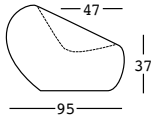

boom armchair

STRUTTURA/STRUCTURE	PE - Polietilene/Polyethylene colore base/basic colour	DIMENSIONS:	PACKAGING:	GROSS WEIGHT:
	6474 	8474 Cm 98x95x69 h	Cm 111x100x95 h	Kg 20 € 500,00

PE - Polietilene/Polyethylene
colore base/basic colour

8474

€ 500,00

ACCESSORIES:

A4601 (per/for art. 6474) Kit sabbia essicata/Dried sand kit

DETAILS LIGHT: Necessita di 1 Kit Luce/Needs 1 Light Kit

boom stool

STRUTTURA/STRUCTURE	PE - Polietilene/Polyethylene colore base/basic colour	DIMENSIONS:	PACKAGING:	GROSS WEIGHT:
	6475 	8475 Cm 51x51x40 h	Cm 53x53x47 h	Kg 6,2 € 150,00

PE - Polietilene/Polyethylene
colore base/basic colour

8475

€ 150,00

DETAILS LIGHT: Necessita di 1 Kit Luce/Needs 1 Light Kit