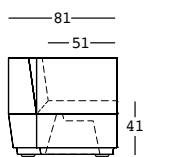

BIG CUT FAMILY design Matali Crasset

big cut armchair

STRUTTURA/STRUCTURE	PE - Polietilene/Polyethylene colore base/basic colour	DIMENSIONS:	PACKAGING:	GROSS WEIGHT:
	6279 ecopelle/sky L6 M6	Cm 102x81x73 h	Cm 105x83x76 h	Kg 31,5 € 945,00