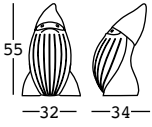

BADDY design JoeVelluto (JVLT) + Alberto Fabbian

baddy

STRUTTURA/STRUCTURE	PE - Polietilene/Polyethylene colore base/basic colour	DIMENSIONS:	PACKAGING:	GROSS WEIGHT:
	6242	Cm 34x32x55 h	Cm 34x34x57 h	Kg 3,1 € 120,00