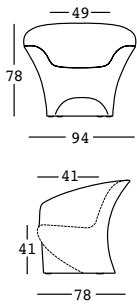

ohla armchair

STRUTTURA/STRUCTURE PE - Polietilene/Polyethylene **DIMENSIONS:** **PACKAGING:** **GROSS WEIGHT:**
colore base/basic colour