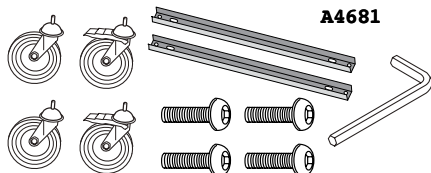

kit mensola/shelf kit

ACCESSORIO FROZEN DESK LARGE/FROZEN DESK LARGE ACCESSORIE	PE - Alimentare/FDA colore base/basic colour	DIMENSIONS:	PACKAGING:	GROSS WEIGHT:
	A4528	Cm 113X62X1,5 h	Cm 114X63X3,5 h	Kg 10,8 € 190,00

DETAILS:

Completo di 2 viti
in inox/
With 2 inox screws
Completo di profilo in
alluminio/
With aluminum rod

kit 4 ruote/4 wheels kit

ACCESSORIO FROZEN DESK, FROZEN DESK LARGE E FROZEN CORNER/ FROZEN DESK, FROZEN DESK LARGE AND FROZEN CORNER ACCESSORIE		PACKAGING:	GROSS WEIGHT:
	A4409	Cm 17x17x20 h	Kg 1,6 € 20,00

DETAILS:

2 ruote senza freno +
2 ruote con freno /
2 wheels without brake
system + 2 wheels with
brake system

kit 4 ruote/4 wheels kit

ACCESSORIO FROZEN CATERING COUNTER/ FROZEN CATERING COUNTER ACCESSORIE		PACKAGING:	GROSS WEIGHT:
	A4681	Cm 17x17x20 h	Kg 1,2 € 77,00

DETAILS:

2 ruote senza freno +
2 ruote con freno +
2 staffe metalliche +
4 viti M8 +
1 chiave a brugola da 6 mm
2 wheels without brake system +
2 wheels with brake system +
2 metal brackets +
4 M8 screw +
1 allen wrench 6 mm