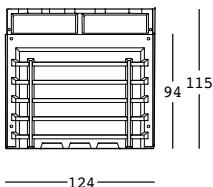

PE - Polietilene/Polyethylene
colore base/basic colour

8308 € 1.165,00