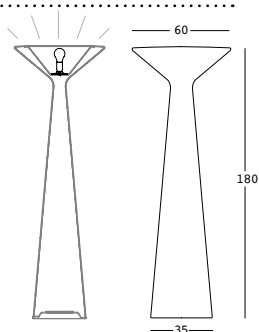

ACCESSORIES:

- A4805 Kit copertura superiore trasparente/Transparent top cover kit
- A4197 Base di stabilizzazione/Stability base
- A4204 Kit fissaggio base di stabilizzazione vite corta/Short screw stability base fixing kit

DETAILS LIGHT: Necessita di 1 Kit Luce/Needs 1 Light Kit