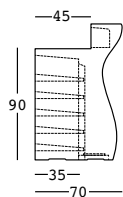

bartolomeo desk version 2

STRUTTURA/STRUCTURE	PE - Polietilene/Polyethylene colore base/basic colour	DIMENSIONS:	PACKAGING:	GROSS WEIGHT:
	6287	Cm 160x70X110 h	Cm 113x74x163 h	Kg 65,4 € 2.525,00

C2

PE - Polietilene/Polyethylene
colore base/basic colour