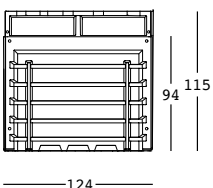

PE - Polietilene/Polyethylene
colore base/basic colour

8320 € 1.985,00

DETAILS:

Piedini regolabili/Adjustable feet
Kit di fissaggio/Fixing kit
Profilo in alluminio/Aluminum rod
Piano in PE alimentare/PE FDA top
Lavandino in inox/Inox sink
Piletta di scarico/Waste water drain
Rubinetto/Tap
Mensola con foro in PE alimentare/PE FDA shelf with hole

ACCESSORIES:

- A4614 Kit mensola/Shelf kit
- A4409 Kit 4 ruote/4 wheels kit
- A4656 Sistema di fissaggio a terra/Fixing kit system
- A4601 (per/for art.6320) Kit sabbia essicata/Dried sand kit

DETAILS LIGHT: Da 1 a 3 Kit Luce/1 to 3 Light Kit