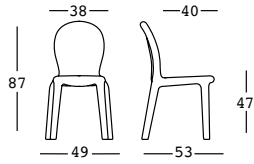

boom armchair

STRUTTURA/STRUCTURE	PE - Polietilene/Polyethylene colore base/basic colour	DIMENSIONS:	PACKAGING:	GROSS WEIGHT:
	6474 	8474 Cm 98x95x69 h	Cm 111x100x95 h	Kg 20 € 500,00

PE - Polietilene/Polyethylene
colore base/basic colour

PE - Polietilene/Polyethylene
colore base/basic colour

8475

€ 150,00

DETAILS LIGHT: Necessita di 1 Kit Luce/Needs 1 Light Kit

chloé chair

STRUTTURA/STRUCTURE	PE - Polietilene/Polyethylene colore base/basic colour	DIMENSIONS:	PACKAGING:	GROSS WEIGHT:
	6419	Cm 49x53x87 h	Cm 64x52x93 h	Kg 7,9 € 225,00

set chloé table legs

STRUTTURA/STRUCTURE	PE - Polietilene/Polyethylene colore base/basic colour	DIMENSIONS:	PACKAGING:	GROSS WEIGHT:
	6418	Cm 79x29x74 h	Cm 87x37x87 h	Kg 11,7 € 315,00

DETAILS:

Completo di kit viti di fissaggio/
With fixing screws kit