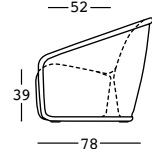

settembre armchair

STRUTTURA/STRUCTURE	PE - Polietilene/Polyethylene colore base/basic colour	DIMENSIONS:	PACKAGING:	GROSS WEIGHT:
	6424	Cm 81x78x70 h	Cm 80x80x75,5 h	Kg 22,7 € 490,00

PE - Polietilene/Polyethylene
colore base/basic colour

8424

€ 490,00

ACCESSORIES:

A4668 Kit fissaggio a terra Plust set 2 (necessita di 2 kit)/ Ground fixing kit Plust set 2 (needs 2 kit)

A4601 (per/for art.6424) Kit sabbia essicata/Dried sand kit

DETAILS LIGHT:

Necessita di 1 Kit Luce/Needs 1 Light Kit

TESTS

Declarations of conformity issued by **CATAS**

Conforms to the requirements of resistance, durability and safety, 1st level EN 16139:2013

Tests carried out as per:

EN 16139:2013 + AC:2013
EN 1728:2012 + AC:2013
EN 1022:2005

Conforms to the mechanical and structural safety requirements of ANSI BIFMA X5.4-2012

Tests carried out as per:

ANSI-BIFMA X5.4-2012/6
ANSI-BIFMA X5.4-2012/14
ANSI-BIFMA X5.4-2012/7
ANSI-BIFMA X5.4-2012/13
ANSI-BIFMA X5.4-2012/9
ANSI-BIFMA X5.4-2012/10
ANSI-BIFMA X5.4-2012/8
ANSI-BIFMA X5.4-2012/15
ANSI-BIFMA X5.4-2012/17
ANSI-BIFMA X5.4-2012/21
ANSI-BIFMA X5.4-2012/5

settembre sofa

STRUTTURA/STRUCTURE	PE - Polietilene/Polyethylene colore base/basic colour	DIMENSIONS:	PACKAGING:	GROSS WEIGHT:
	6423	Cm 165x79x70 h	Cm 92x68x169 h	Kg 42,4 € 895,00

PE - Polietilene/Polyethylene
colore base/basic colour

8423

€ 895,00

ACCESSORIES:

A4668 Kit fissaggio a terra Plust set 2 (necessita di 2 kit)/ Ground fixing kit Plust set 2 (needs 2 kit)

A4601 (per/for art.6423) Kit sabbia essicata/Dried sand kit

DETAILS LIGHT:

Necessita di 2 Kit Luce/Needs 2 Light Kit

TESTS

Declarations of conformity issued by **CATAS**

Conforms to the requirements of resistance, durability and safety, 1st level EN 16139:2013

Tests carried out as per: