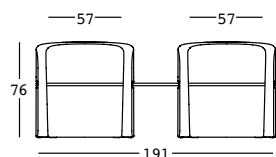

talea bench

STRUTTURA/STRUCTURE PE - Polietilene/Polyethylene **DIMENSIONS:** **PACKAGING:** **GROSS WEIGHT:**
colore base/basic colour
+ **LEGNO/WOOD**