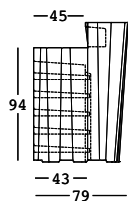

frozen desk version 1

STRUTTURA/STRUCTURE	PE - Polietilene/Polyethylene colore base/basic colour	DIMENSIONS:	PACKAGING:	GROSS WEIGHT:
	6320	Cm 124x79x115 h	Cm 120x130x100 h	Kg 66,9 € 1.985,00