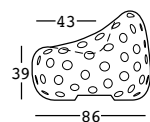

DETAILS:

Fori da 6 cm/6 cm holes

DETAILS LIGHT: Necessita di 1 Kit Luce/Needs 1 Light Kit

airball sofa

STRUTTURA/STRUCTURE	PE - Polietilene/Polyethylene colore base/basic colour	DIMENSIONS:	PACKAGING:	GROSS WEIGHT: