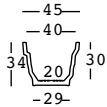

rebelot 45

STRUTTURA/STRUCTURE	PE - Polietilene/Polyethylene colore base/basic colour	DIMENSIONS:	PACKAGING:	GROSS WEIGHT:
	6231	Cm 45x34 h	Cm 45x45x34 h	Kg 2,6 € 105,00