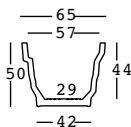

rebelot 65

STRUTTURA/STRUCTURE	PE - Polietilene/Polyethylene colore base/basic colour	DIMENSIONS:	PACKAGING:	GROSS WEIGHT:
	6233	Cm 65x50 h	Cm 65x65x50 h	Kg 5,6 € 215,00