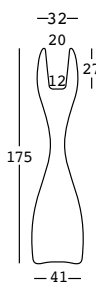

moai 175

STRUTTURA/STRUCTURE PE - Polietilene/Polyethylene **DIMENSIONS:** **PACKAGING:** **GROSS WEIGHT:**
colore base/basic colour