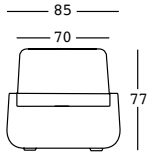

legenda/legend

bold armchair**STRUTTURA/STRUCTURE****PE** - Polietilene/Polyethylene**DIMENSIONS:****PACKAGING:****GROSS WEIGHT:**

colore base/basic colour

Cm 85x78x77 h

Cm 89x81x79 h

Kg 26,5

€ 920,00

+ CUSCINO/CUSHION