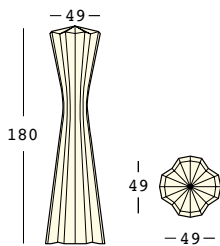

frozen lamp

STRUTTURA/STRUCTURE	PE - Polietilene/Polyethylene colore base/basic colour	DIMENSIONS:	PACKAGING:	GROSS WEIGHT:
	8339	Cm 49x180 h	Cm 53x53x181 h	Kg 11,8 € 430,00