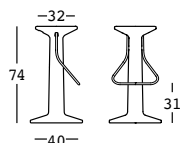

TOOL design Philippe Tabet

tool stool

STRUTTURA/STRUCTURE PE - Polietilene/Polyethylene **DIMENSIONS:** **PACKAGING:** **GROSS WEIGHT:**
colore base/basic colour