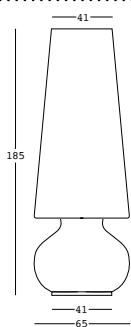

CAPACITY:

Lt 51

in/out collection

LIGHTS

fade lamp

STRUTTURA/STRUCTURE	PE - Polietilene/Polyethylene colore base/basic colour	DIMENSIONS:	PACKAGING:	GROSS WEIGHT:
	8454	Cm 65x65x185 h	Cm 73x73x185 h	Kg 27,6 € 695,00