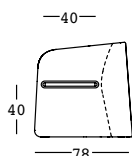

talea bench

STRUTTURA/STRUCTURE PE - Polietilene/Polyethylene **DIMENSIONS:** **PACKAGING:** **GROSS WEIGHT:**
colore base/basic colour
+ **LEGNO/WOOD**