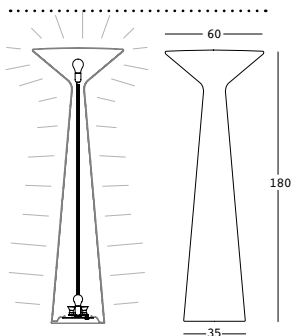

tebe lamp

STRUTTURA/STRUCTURE	PE - Polietilene/Polyethylene colore base/basic colour	DIMENSIONS:	PACKAGING:	GROSS WEIGHT:
	8469	Cm 60x60x180 h	Cm 185x73x73 h	Kg 17,6 € 595,00

ACCESSORIES:

- A4197 Base di stabilizzazione/Stability base
- A4194 Base di stabilizzazione e fissaggio/Stability and ground fixing base

DETAILS LIGHT: Necessita di 1 Kit Luce/Needs 1 Light Kit

tebe lamp indoor

STRUTTURA/STRUCTURE	PE - Polietilene/Polyethylene colore base/basic colour	DIMENSIONS:	PACKAGING:	GROSS WEIGHT:
	8473	Cm 60x60x180 h	Cm 185x73x73 h	Kg 17,4 € 595,00