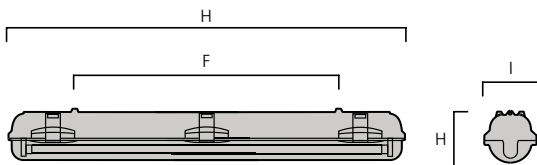

Dimensions (mm)